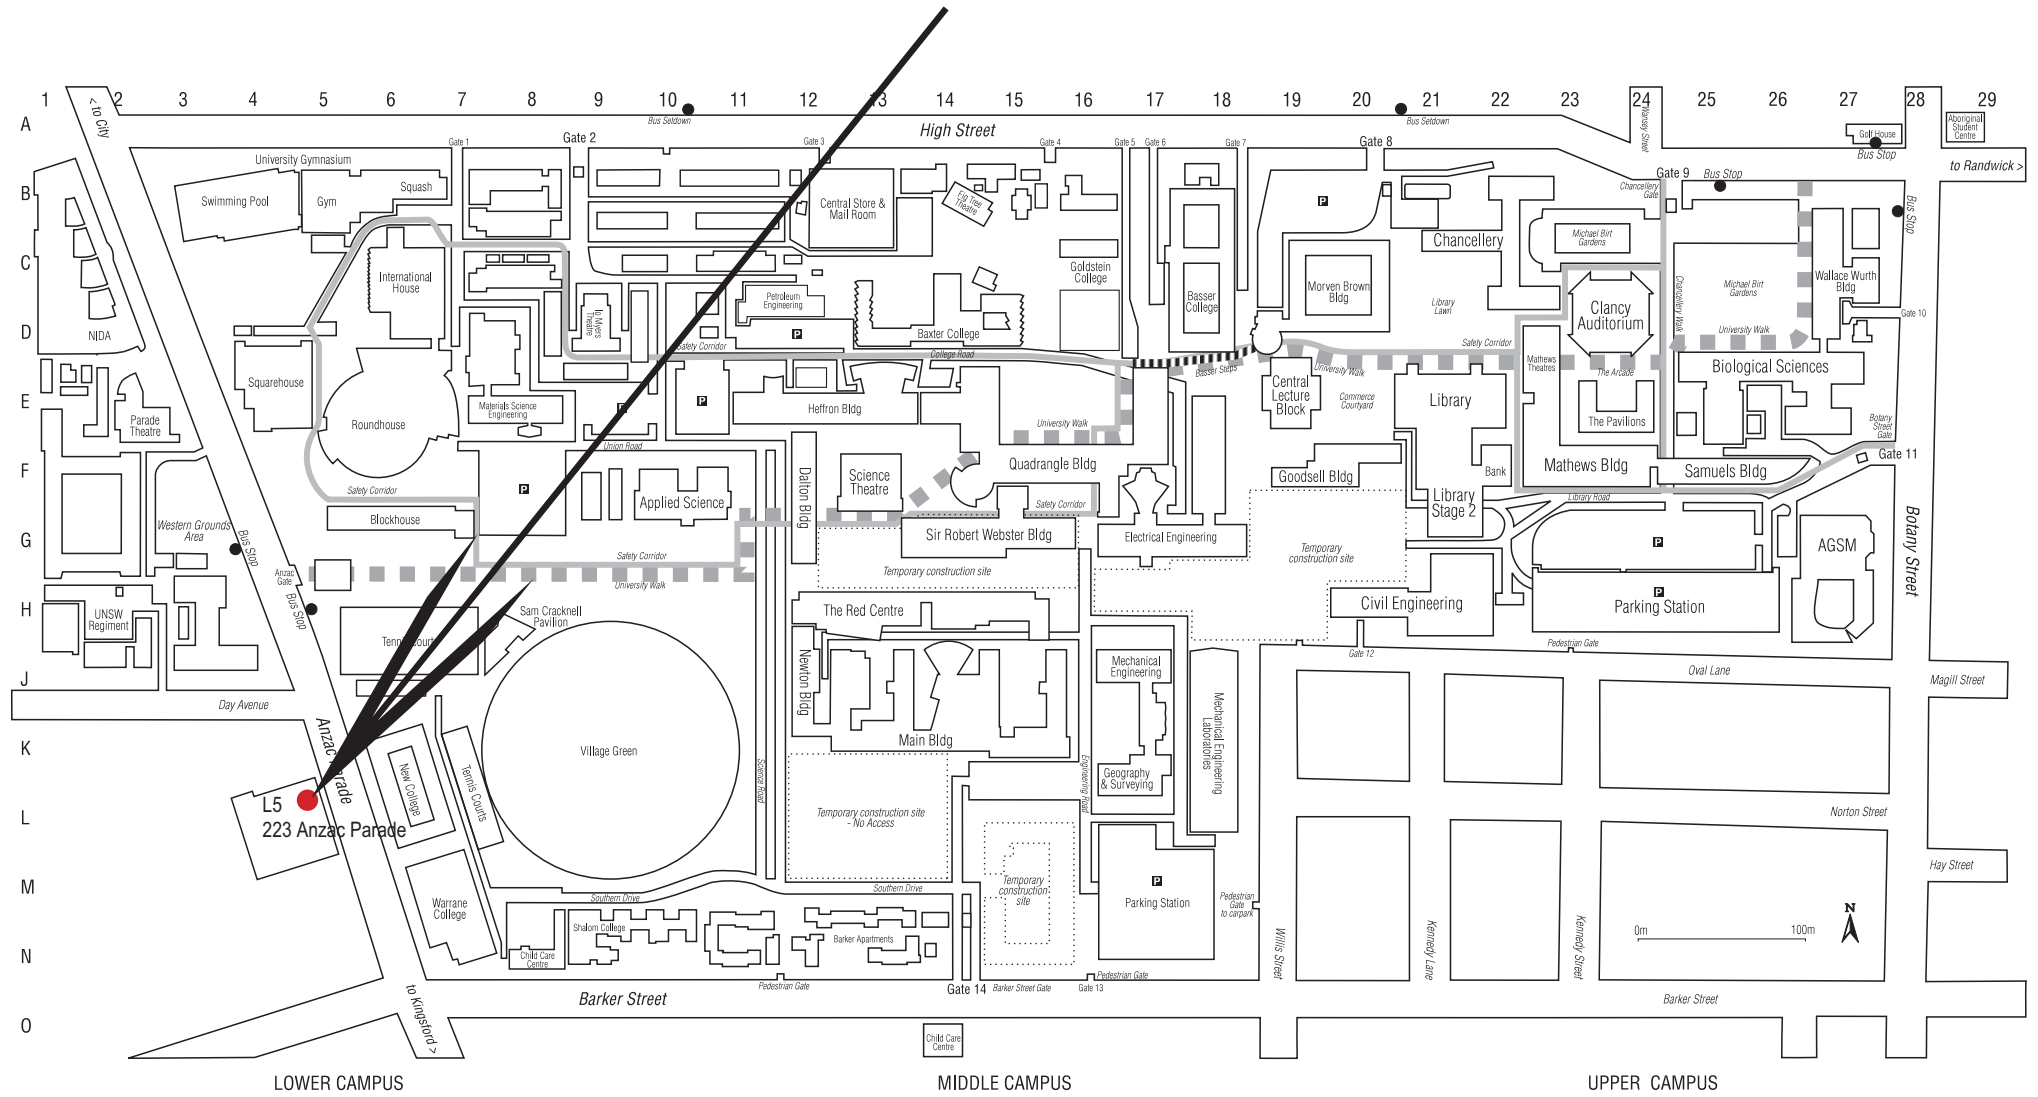

UNSW Foundation Year Location Map

UFY Office
 Lvl 1/ 223 Anzac Parade
 Kensington NSW 2033
 email: foundation.year@unsw.edu.au
 Tel: 9385 5396
 Web: www.ufy.unsw.edu.au